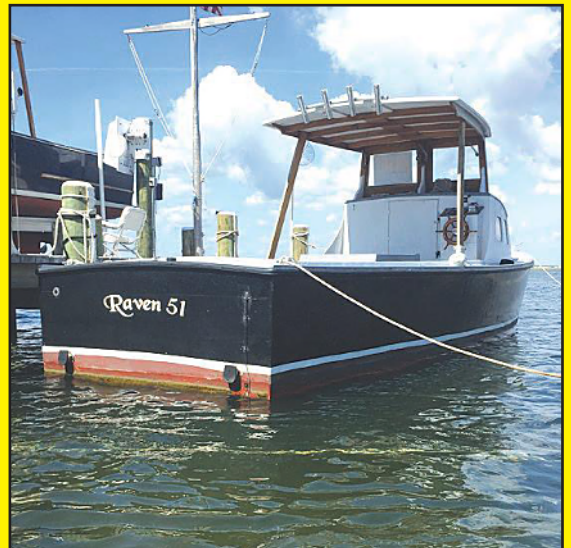

CLASSIC 27 FT BARNEGAT BAY GARVEY

350 CI FWC Chevy, Glass over cedar construction - no rot! New West System Cabin and Hardtop, Good Automatic Windlass, In Water and Running. Many Extras!

First $5,000

609-709-3538

B0073_Y