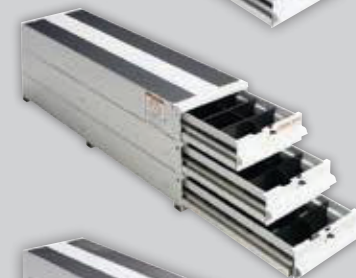

3 Drawer Stacked

Model 328-3