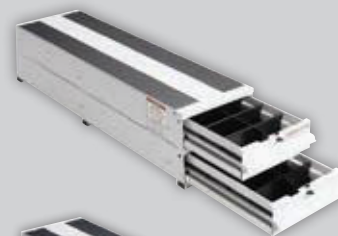

Model 327-3