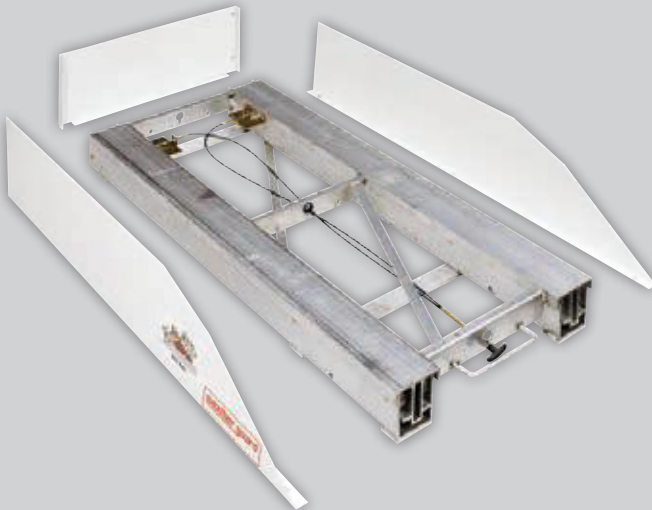

FOR FULL-SIZE VAN SIDE DOOR

Model 3100

Perfect for curb side loading and unloading from the side door of Full-size vans.