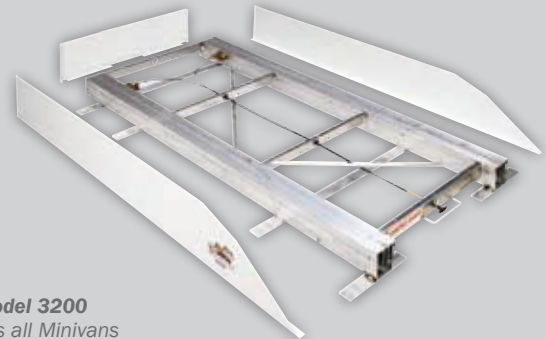

Decking material is not included, ¾" plywood is recommended

FOR FULL-SIZE VAN SIDE DOOR

Model 3100

Perfect for curb side loading and unloading from the side door of Full-size vans.

FOR FULL-SIZE VAN & MINIVAN REAR DOOR