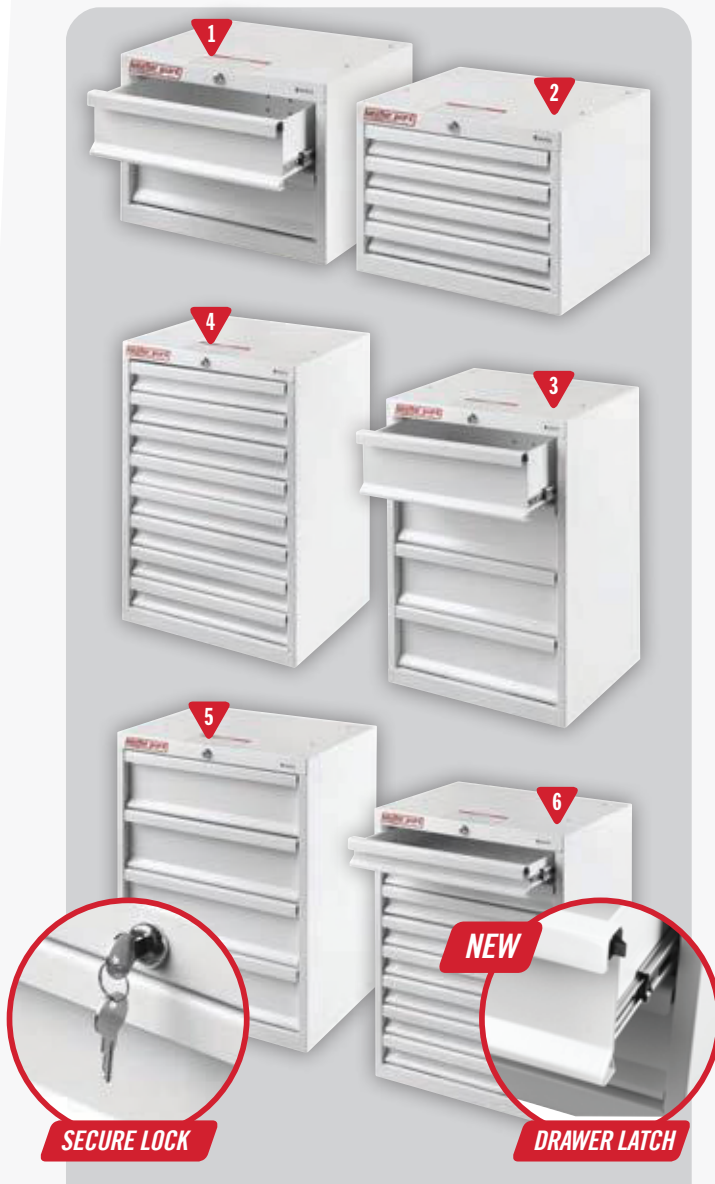

CABINETS

Mechanics Grade Tool Cabinets

High quality and durable mechanics grade tool cabinets for your van feature easy-to-grip handles and smooth ball-bearing rollers.

	MODEL	DRAWERS	HEIGHT	WIDTH	DEPTH	WEIGHT
1	9912-3-02	2	12"	16"	13.7"	26 lbs.
2	9914-3-02	4	12"	16"	13.7"	32 lbs.
3	9924-3-02	4	24"	16"	13.7"	48 lbs.
4	9928-3-02	8	24"	16"	13.7"	60 lbs.
5	9984-3-01	4	24"	18"	13.7"	53 lbs.
6	9988-3-01	8	24"	18"	13.7"	60 lbs.

High quality, durable Drawer Cabinets feature latches for each drawer, smooth ball-bearing rollers, and secure locks that can be keyed alike. Bin Cabinets feature hook and loop fasteners to securely hold bins in place.

Cabinet Divider Kits

MODEL	DESCRIPTION	WEIGHT
9822-3-01	Divider and liner kit for 9914-3-02, 9928-3-02	2 lbs.
9824-3-01	Divider and liner kit for 9912-3-02, 9924-3-02	2 lbs.