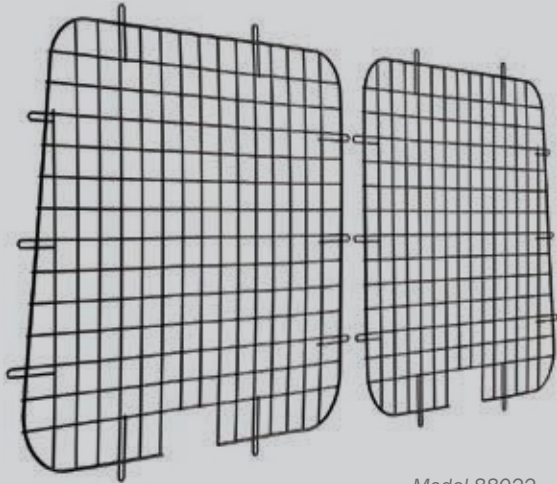

Model 88022

Window Screens

MODEL	VAN TYPE	QUANT.	DESCRIPTION	WEIGHT
88021	'92 & Newer Full-size Ford	2	Side Door - Hinged	8 lbs.
88022	'92 & Newer Full-size Ford	2	Rear Door - Hinged	8 lbs.
88023	'92 & Newer Full-size Ford	1	Side Door - Sliding	8 lbs.
88026	'96 & Newer Full-size GM	2	Side Door - Sliding	8 lbs.
88027	'96 & Newer Full-size GM	2	Side Door - Hinged	7 lbs.
88028	'96 & Newer Full-size GM	2	Rear Door - Hinged	8 lbs.
88040	'07 & Newer Dodge Sprinter	1	Side Door	7 lbs.
88041	'07 & Newer Dodge Sprinter	2	Rear Door	9 lbs.
88042	'08 & Newer Dodge RAM CV	2	Side Door - Sliding	6 lbs.
88043	'08 & Newer Dodge RAM CV	2	Rear Side Windows	7 lbs.
88044	'09 Dodge RAM CV	1	Rear Door - Hatch	6 lbs.
88045	'10 Ford Transit Connect	2	Rear Door	7 lbs.
88046	'10 Ford Transit Connect	2	Side Door	9 lbs.
88047	'10 Ford Transit Connect	2	Side Rear Window	7 lbs.
88050	Ram ProMaster®	2	Rear Door	9 lbs.
88051	Ram ProMaster®	1	Side Door	7 lbs.
88052	Ram ProMaster®	1	Side, Fixed	7 lbs.
88060	Ford Transit Low Roof	2	Rear Door	8 lbs.
88061	Ford Transit Low Roof	1	Side Door - Sliding	8 lbs.
88062	Ford Transit Mid and High Roof	2	Rear Door	9 lbs.
88063	Ford Transit Mid and High Roof	1	Side Door	9 lbs.
88064	Ford Transit Low Roof	2	Side Door - Hinged	8 lbs.