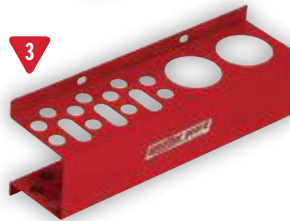

CUSTOMIZED ORGANIZATION

for supplies and tools

HEAVY DUTY 18 GAUGE STEEL CONSTRUCTION

makes for tough, long lasting accessories

POWDER COAT FINISH

provides durability

EASY TO INSTALL

to shelf end panels, bulkheads, and door