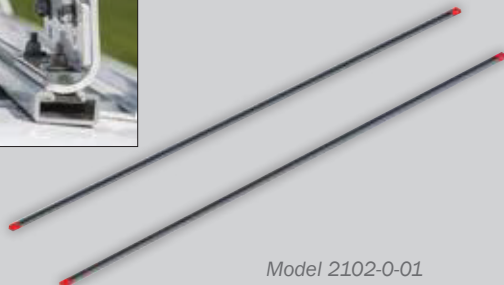

Model 2102-0-01

Mounting Kits *all mounting hardware included*

MODEL	DETAILS	WEIGHT
2102-0-01	Ford Transit 148" and extended wheelbase Mounting Channel Kit	15 lbs.
2130-0-01	Ford Transit 130" wheelbase Mounting Channel Kit	12 lbs.
2113-0-01	Mounting Channel Kit for Sprinter, Nissan NV Low Roof	15 lbs.
2115-0-01	Mounting Channel Kit Ram ProMaster®	15 lbs.
2085-0-01	Compact Mounting Channel Kit for Ford Transit Connect, Chevy City Express, RAM ProMaster City™, Mercedes Metris, Nissan NV200, Nissan NV High Roof	15 lbs.
2505	Service Body Mounting Kit for Knapheide, Reading and similar service bodies	9 lbs.