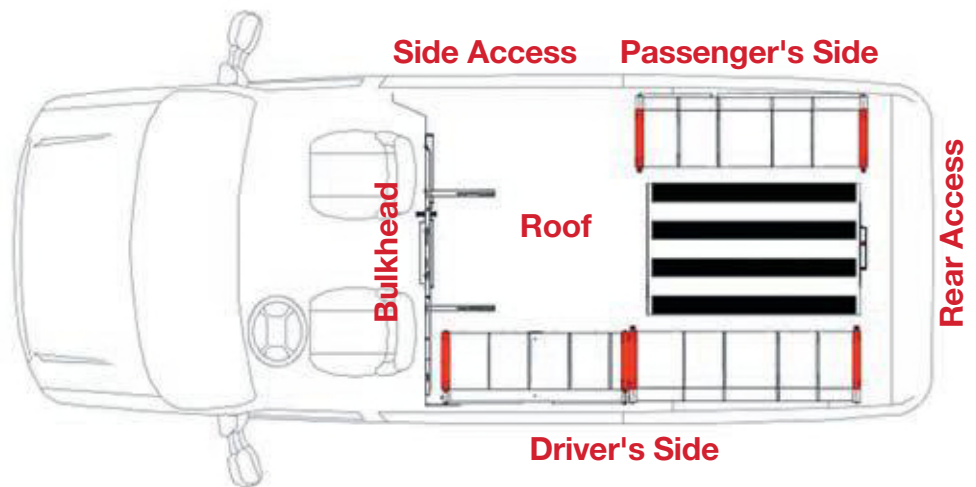

VAN, YOUR PLAN.

ATOR

CUSTOMIZING YOUR VEHICLE IS AS EASY AS 1-2-3:

1. Choose your make & model
2. Select a base package
3. Customize & add accessories

- Wide selection of vehicles with pre-built custom packages
- Printable design drawings and parts list
- Referral to local distributor for quote and installation

To get started, visit www.wgconfigurator.com