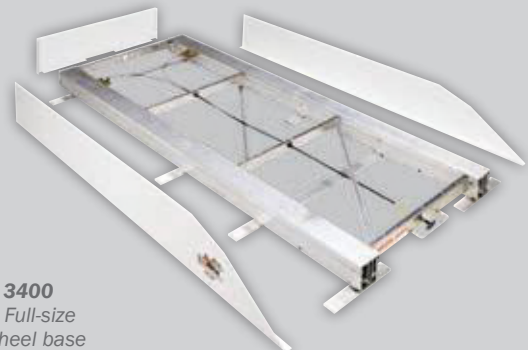

FOR LONG WHEEL BASE FULL-SIZE VAN REAR DOOR

Model 3400

Fits all Full-size long wheel base and extended vans

BED RAT® Sliding Platforms

MODEL	HEIGHT	WIDTH	DEPTH	WEIGHT
3100	4¾"	22"-44¾"	54"	97 lbs.
3200	4¾"	44¾"	68"	123 lbs.
3400	4¾"	44¾"	90"	155 lbs.

The BED RAT® can fit a 22" - 44 ¾" deck

SPECIALTY STORAGE