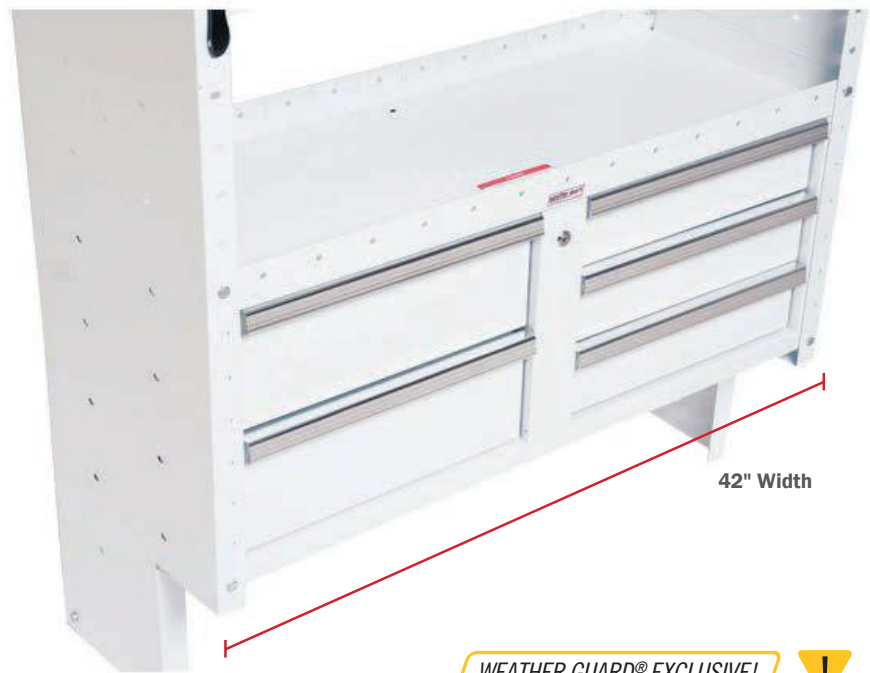

SECURE STORAGE

Add extra security and theft-resistance for valuable tools and equipment with WEATHER GUARD® Secure Storage shelf units. Multiple door and drawer modules easily assemble into REDZONE Shelving. Our welded steel construction and heavy-duty locking mechanism ensures peace of mind on the job or in the parking lot.

- **! HIGH SECURITY**
  welded steel box and shelf construction
- **! UNMATCHED ORGANIZATION & EFFICIENCY**
  with no wasted space below or between drawers
- **! UNMATCHED DURABILITY**
  box construction strengthens and rigidizes shelf unit
- **! EXTRA LARGE STEEL DRAWERS**
  17"x14"x4" or 6" with ball bearing slides rated at 75 pounds per drawer
- **! FAST AND EASY ASSEMBLY**
  modules bolt to end panels. Add top shelf to complete unit.
- **! FULLY FUNCTIONAL 16" SECURE MODULE TOP**
  designed like a 16" shelf for additional storage

WEATHER GUARD® EXCLUSIVE!

Select the shelf unit to fit your van, then the storage module to fit your needs.

Secure Storage Shelf Units (42" Wide)

	MODEL	HEIGHT	DIVIDERS	WEIGHT
1	Full Size Vans			
	9381-3-03	44"	8	104 lbs.
	Includes end panels and top shelf for secure storage unit			
2	High Roof Vans			
	9391-3-03	60"	12	108 lbs.
	Includes end panels, top and center shelf for secure storage unit			
3	Storage Module Only (for 42" wide shelf units) ORDER SEPARATELY			
	9040-3-01	Door Module		47 lbs.
	9045-3-02	5 Drawer Module		78 lbs.

Secure Storage Service Parts xx- Designates key code Specify key code 11-20 when ordering

MODEL	DESCRIPTION	WEIGHT
70206-xx	Replacement Lock Kit	117 lbs.
70210-xx	Key Kit	1 lb.
70211-xx	Replacement D Handle Kit	1 lb.