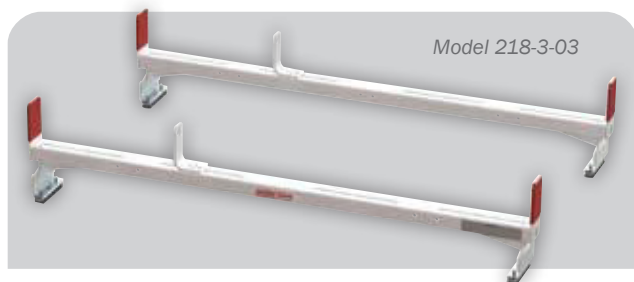

Powder Coated Aluminum Rack for Compact

MODEL	DETAILS	WEIGHT
218-3-03	60" All Purpose Aluminum Van Rack	31 lbs.
222-3-03	60" All Purpose Accessory Cross Member	17 lbs.