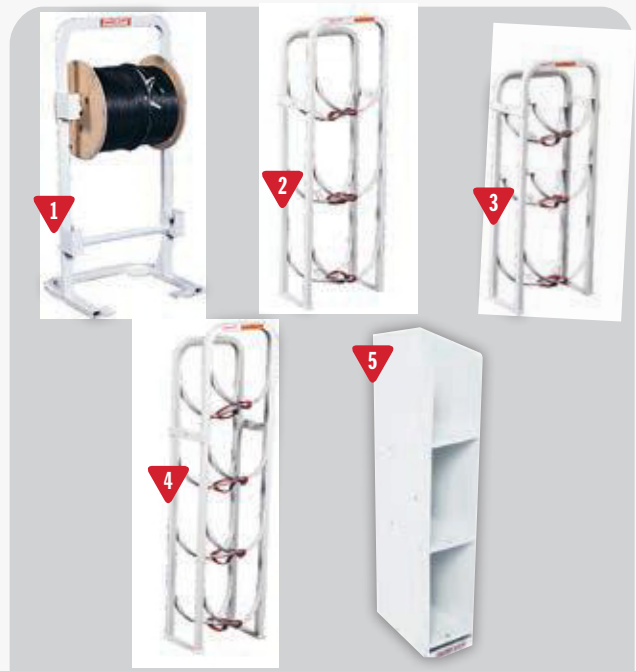

These door organizers keep tools and supplies close by. No digging around inside the van for those items used on every job. Durable steel trays and lids keep everything in place while driving. Adjustable dividers let you customize.

You not only build or repair, but educate and inform customers. Catalog and literature holders keep information at hand, for your customers or crews.

Locking Storage & CATV Cabinets

	MODEL	SHELVES	HEIGHT	WIDTH	DEPTH	WEIGHT
1	9020-3-01	N/A	22"	18"	16"	25 lbs.
2	9021-3-01	2*	22"	18"	16"	35 lbs.
3	9029-3-01	N/A	22"	18"	16"	25 lbs.

*Removable Shelves

Great for securing electronics or expensive equipment. Our new locking storage cabinets feature secure locking D-Handles and tool-less reversible doors.

9029-3-01 is an open base unit with a handy storage bin.