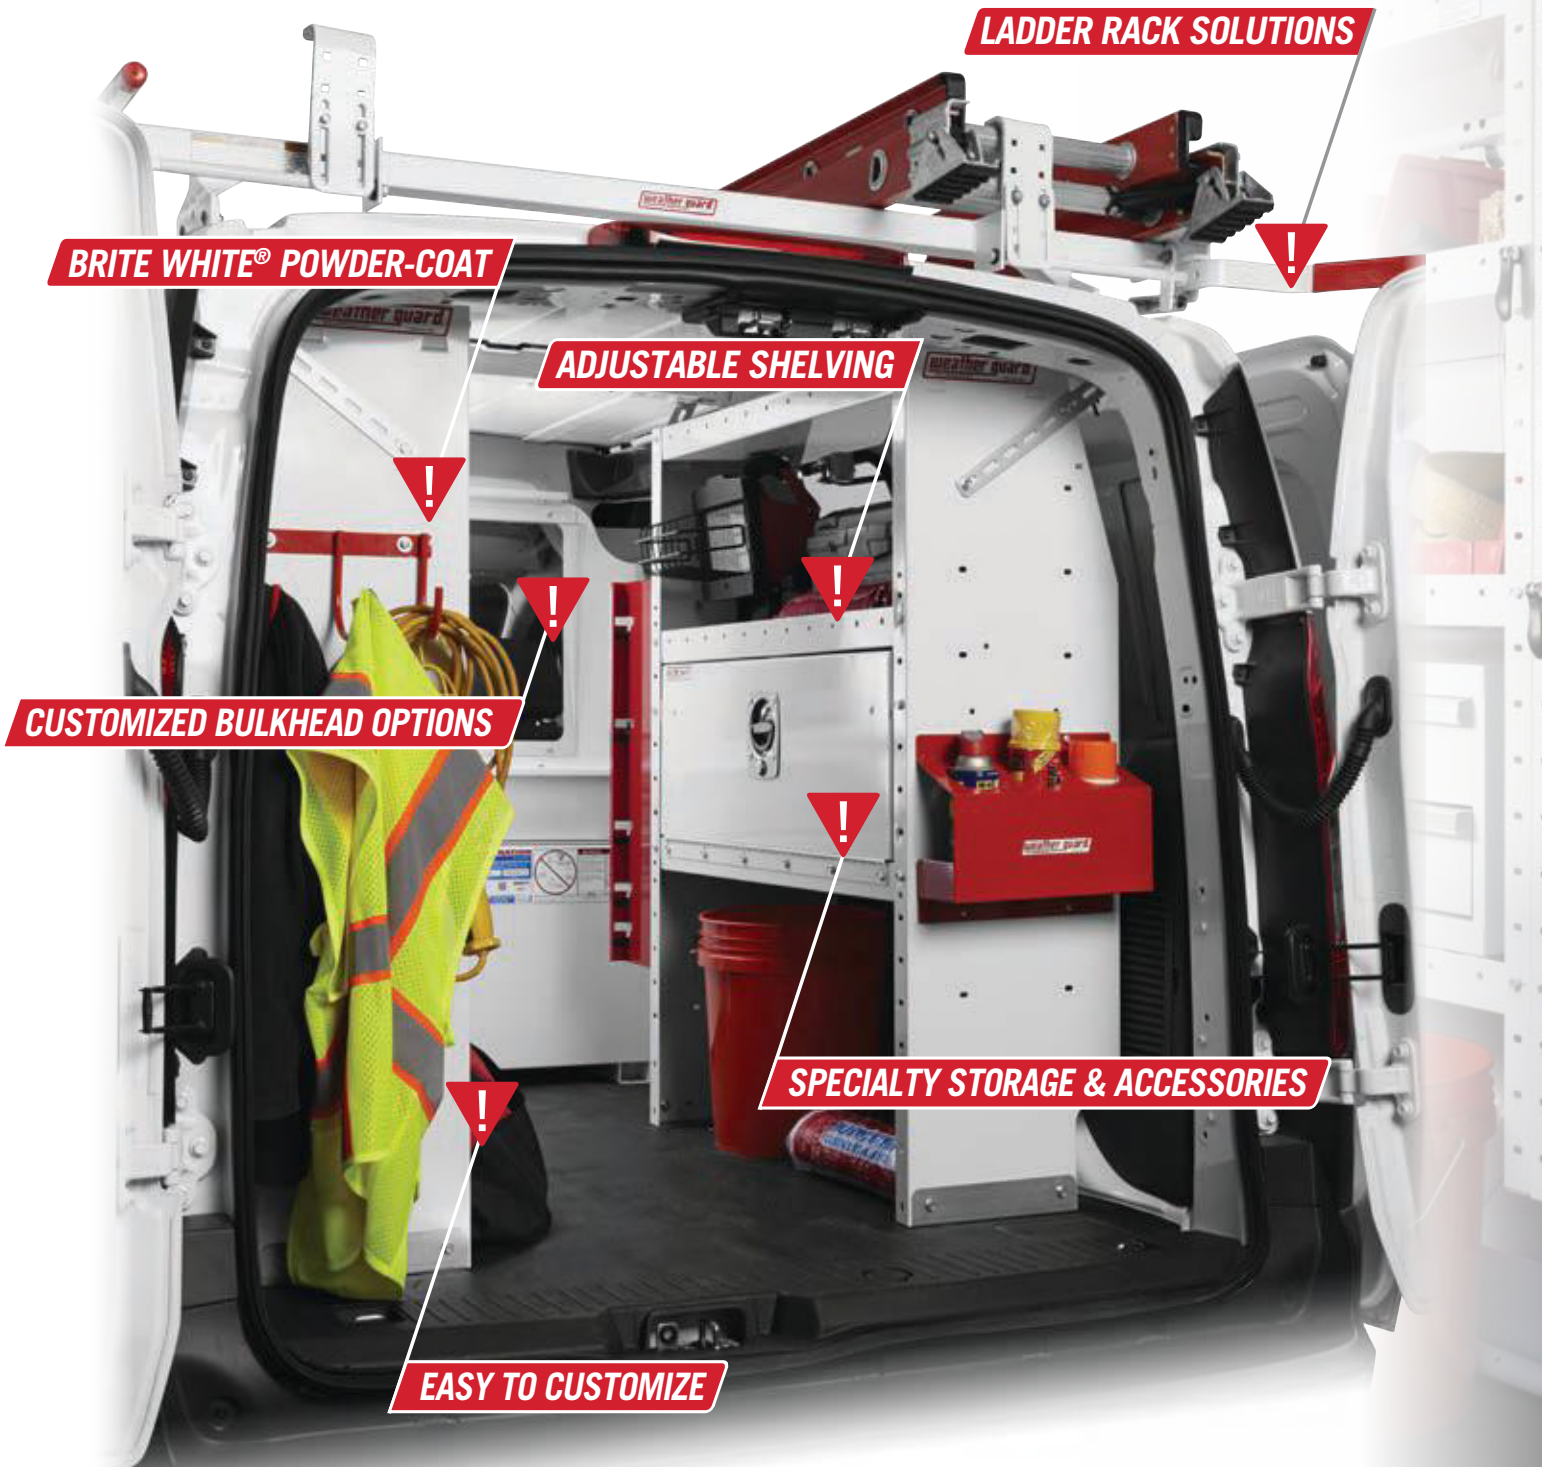

2017 VAN STORAGE SOLUTIONS

UNMATCHED SECURITY & DURABILITY

Mercedes-Benz

WWW.WEATHERGUARD.COM

DESIGNED WITH THE PROFESSIONAL

WEATHER GUARD® Van Solutions are ready to roll with game changing improvements based on years of research and your input. Completely retooled shelving, improved bulkheads, customizable organizational features, and a host of smart new accessories, designed around the common sense idea that tools and equipment belong on the shelf, not the floor.

TABLE OF CONTENTS

BULKHEADS	6
Bulkhead Accessories	6
Van Bulkheads	7
SHELVING	10
Adjustable Shelving	10
Shelving Accessories	11
Secure Storage	12
EZ Cube Welded Shelving	13
ACCESSORIES	14
REDZONE Accessories.....	14
Cabinets.....	15
Cab Command Center.....	16
Floor Mounted Accessories.....	17
Window Screens	18
Grab & Go Tool Cart	19
SPECIALTY STORAGE	20
PACK RAT® Drawer Units	20
ITEMIZER® Drawer Units	22
BED RAT® Sliding Platform	23
ROOF RACKS.....	24
EZGLIDE2™ Drop-Down Ladder Rack	24
Rack Accessories	25
Quick Clamp Aluminum Racks	26
All-Purpose Racks.....	28
Safari Rack.....	29
Sliding Ladder Rack.....	29
ROOF RACK FITTING GUIDE	30
PART NUMBER REFERENCE GUIDE.....	31

To get started, visit www.wgconfigurator.com

BULKHEADS

Our Full-Size, High-Roof, and Compact van bulkheads allow you to separate the driver compartment from the cargo area for maximum protection against shifting loads. Exclusive polycarbonate windows improve visibility and safety. Tighter panel design ensures cabin comfort, both noise and temperature. WEATHER GUARD® Bulkheads are available for all commercial van types and sizes, from high-roof to compact. Several bulkhead accessories are available to keep you organized.

EASY INSTALLATION

with sidewall and roof mounting brackets and pre-punched mounting holes for WEATHER GUARD® accessories

HEAVY GAUGE STEEL

is used for strength and durability

IMPROVED IMPACT RESISTANCE

protects you from loose objects in the cargo area