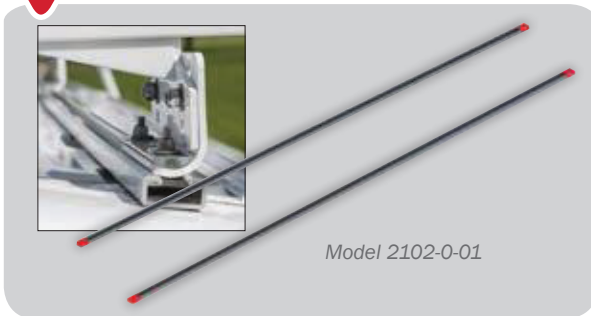

CHOOSE A MOUNTING KIT (Mounting kits are not needed for Chevy Express, GMC Savana or Ford E-Series vans, go to Step 2.)

Model 2102-0-01

Mounting Kits all mounting hardware included

MODEL	DETAILS	WEIGHT
2102-0-01	Ford Transit 148" and extended wheelbase Mounting Channel Kit	15 lbs.
2130-0-01	Ford Transit 130" wheelbase Mounting Channel Kit	12 lbs.
2113-0-01	Mounting Channel Kit for Sprinter, Nissan NV Low Roof	15 lbs.
2115-0-01	Mounting Channel Kit Ram ProMaster®	15 lbs.

STEP 2