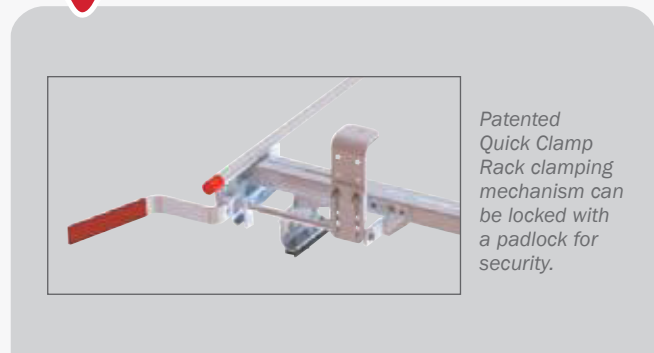

STEP 2

CHOOSE QUICK CLAMP RACKS

Patented Quick Clamp Rack clamping mechanism can be locked with a padlock for security.

Quick Clamp Racks

MODEL	DETAILS	WEIGHT
223-3-03	60" Single Quick Clamp Rack - Curb Side Only	44 lbs.
224-3-03	60" Dual Quick Clamp Rack	54 lbs.