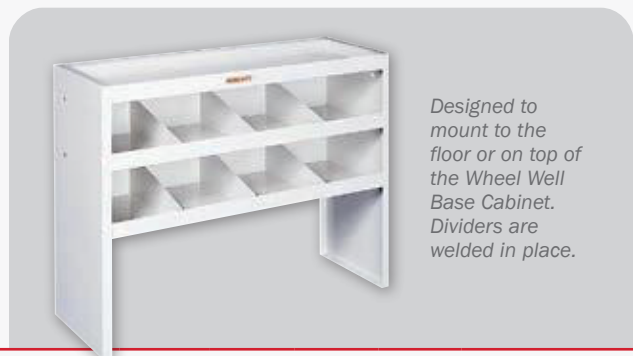

BOTTOM SHELF IS PRE-PUNCHED

for EZ installation of accessory cabinets on page 30

MIDDLE TWO SHELVES ARE PRE-PUNCHED

for EZ Bin Dividers

BOTTOM RETAINER LIP

is made of durable, heavy gauge steel

EZ SHELF DOORS

turns bottom shelf into a cabinet

EZ Bin Dividers mount to two middle shelves

SHELVING

EZ-Cube for Full-Size Vans

MODEL	SHELVES	HEIGHT	WIDTH	TOP DEPTH	BOTTOM DEPTH	WEIGHT
9400-3-01	4	43¾"	42"	11¼"	13¾"	76 lbs.
9452-3-01	4	43¾"	51"	11¼"	13¾"	90 lbs.

Accessories for EZ-Cube Shelving

MODEL	DESCRIPTION	WEIGHT
8401-3-01	EZ Bin Dividers (8)	18 lbs.
8841	EZ Shelf Mat (trim to fit)	1 lb.
8502-3-01	EZ Shelf door, 42" wide, 10" high	17 lbs.
8503-3-01	EZ Shelf Door, 51" wide, 10" high	20 lbs.