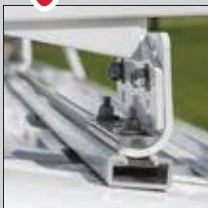

Model 2102-0-01

Mounting Kits *all mounting hardware included*

MODEL	DETAILS	WEIGHT
2102-0-01	Ford Transit 148" and extended wheelbase Mounting Channel Kit	15 lbs.
2130-0-01	Ford Transit 130" wheelbase Mounting Channel Kit	12 lbs.
2113-0-01	Mounting Channel Kit for Sprinter, Nissan NV Low Roof	15 lbs.
2115-0-01	Mounting Channel Kit Ram ProMaster®	15 lbs.
2085-0-01	Compact Mounting Channel Kit for Ford Transit Connect, Chevy City Express, RAM ProMaster City™, Mercedes Metris, Nissan NV200, Nissan NV High Roof	15 lbs.
2505	Service Body Mounting Kit for Knapheide, Reading and similar service bodies	9 lbs.