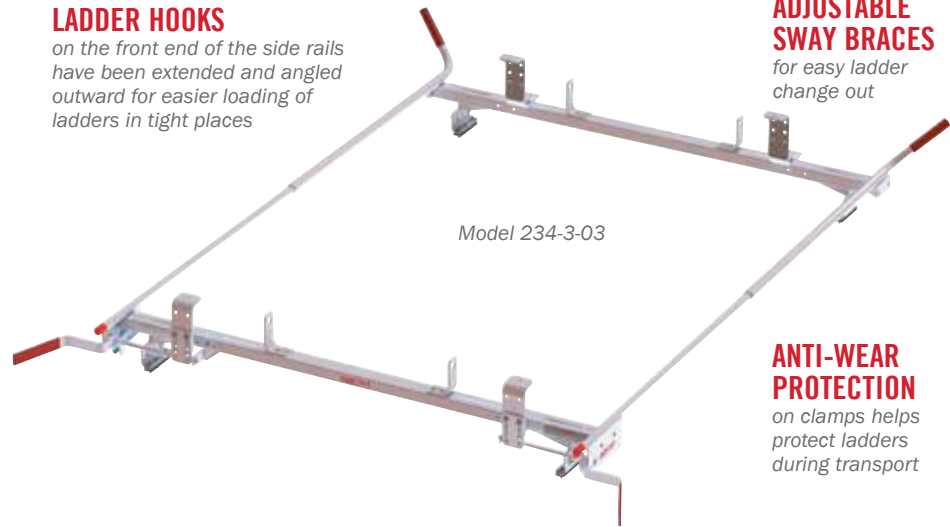

QUICK CLAMP ALUMINUM RACKS

NEW AND IMPROVED

Introducing the new and improved Quick Clamp Aluminum Racks engineered to fit Full Size Vans. Mounting Kits are not needed for Ford E-Series, Chevy Express, and GMC Savana. Not recommended for vans with roof heights above 84 inches.

WEATHER GUARD® VAN SOLUTIONS TRADEMARKED RED TIPS
show the world that you work with the highest quality equipment available

LONG LASTING DESIGN
utilizing a 70" extruded aluminum rail and stainless steel hardware. Designed for use with WEATHER GUARD® mounting channel kits or gutter clamps. Gas springs with internal brass bushings prevent strip-out

LADDER HOOKS
on the front end of the side rails have been extended and angled outward for easier loading of ladders in tight places

ADJUSTABLE SWAY BRACES
for easy ladder change out

Model 234-3-03

ANTI-WEAR PROTECTION
on clamps helps protect ladders during transport

STEP 1