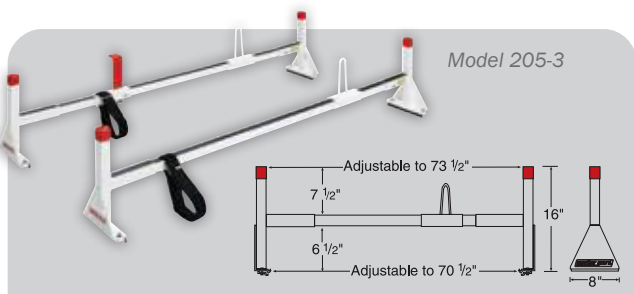

Powder Coated Heavy Duty Steel Rack for Chevy Express, GMC Savana, Ford E-Series

MODEL (white)	DETAILS	WEIGHT
205-3	2 Cross Member Rack	42 lbs.
216-3	3 Cross Member Rack	62 lbs.
2056-3	Accessory Cross Member	23 lbs.

Also available in black: models 205-5, 216-5, 2056-5.